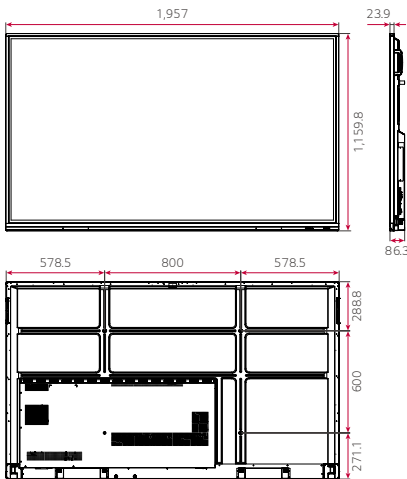

PRODUCT INFORMATION

* 86 inch

TR3PJ Series

Display	Inch	86" / 75" / 65"
	Resolution	3,840 × 2,160 (UHD)
	Resolution (Android)	3,840 × 2,160 (UHD)
	Gap Between Cover Glass and Open Cell	0.8 mm
	Brightness (w/ Glass)	450 nit (Max.), 350 nit (Typ.)
	Brightness (w/o Glass)	490 nit (Max.), 390 nit (Typ.)
Touch	Touch Type	IR
	Multi Touch Point	Max. 20 Points
Connectivity	Input	HDMI (3, HDCP2.2/1.4), Audio, RS-232C, RJ45 (LAN), IR, USB 3.0 Type A (4), USB 2.0 Type A (1), USB 3.1 Type C (1, USB-PD, DP-Alt. Mode)
	Output	HDMI Out (1), Audio (1), Optical (1), Touch USB (2), RJ45 (1)

DIMENSION

(unit: mm)

86"

75"

65"

CONNECTIVITY

Side

- 1 HDMI OUT
- 2 USB 3.0
- 3 TOUCH 1
- 4 HDMI 1
- 5 HDMI 2
- 6 HDMI 3
- 7 TOUCH 2
- 8 USB 3.1
- 9 SPDIF