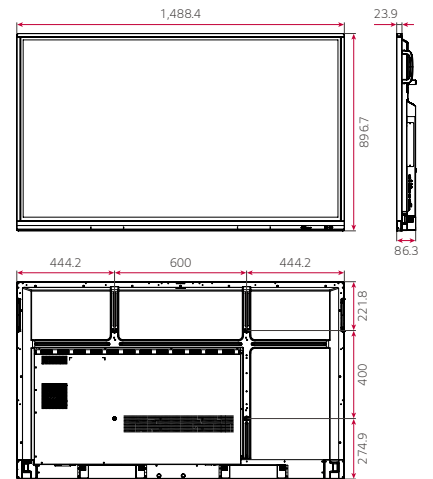

PRODUCT INFORMATION

* 86 inch

TR3PJ Series

Display	Inch	86" / 75" / 65"
	Resolution	3,840 × 2,160 (UHD)
	Resolution (Android)	3,840 × 2,160 (UHD)
	Gap Between Cover Glass and Open Cell	0.8 mm
	Brightness (w/ Glass)	450 nit (Max.), 350 nit (Typ.)
	Brightness (w/o Glass)	490 nit (Max.), 390 nit (Typ.)
Touch	Touch Type	IR
	Multi Touch Point	Max. 20 Points
Connectivity	Input	HDMI (3, HDCP2.2/1.4), Audio, RS-232C, RJ45 (LAN), IR, USB 3.0 Type A (4), USB 2.0 Type A (1), USB 3.1 Type C (1, USB-PD, DP-Alt. Mode)
	Output	HDMI Out (1), Audio (1), Optical (1), Touch USB (2), RJ45 (1)

DIMENSION

(unit: mm)

86"

75"

65"

CONNECTIVITY

Side

- 1 HDMI OUT
- 2 USB 3.0
- 3 TOUCH 1
- 4 HDMI 1
- 5 HDMI 2
- 6 HDMI 3
- 7 TOUCH 2
- 8 USB 3.1
- 9 SPDIF

Bottom

- 9 SPDIF
- 10 USB 2.0
- 11 VGA
- 12 AUDIO IN
- 13 LAN
- 14 RS232
- 15 AUDIO OUT
- 16 SWITCH
- 17 POWER

* Dimensions & Jack Panels may differ from the above image, so please contact LG sales team to verify before ordering.