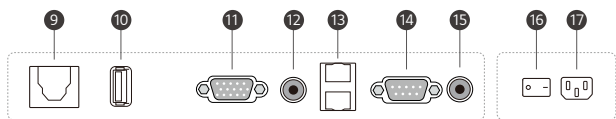

DIMENSION

(unit: mm)

86"

75"

65"

CONNECTIVITY

Side

- 1 HDMI OUT
- 2 USB 3.0
- 3 TOUCH 1
- 4 HDMI 1
- 5 HDMI 2
- 6 HDMI 3
- 7 TOUCH 2
- 8 USB 3.1
- 9 SPDIF

Bottom

- 9 SPDIF
- 10 USB 2.0
- 11 VGA
- 12 AUDIO IN
- 13 LAN
- 14 RS232
- 15 AUDIO OUT
- 16 SWITCH
- 17 POWER

* Dimensions & Jack Panels may differ from the above image, so please contact LG sales team to verify before ordering.