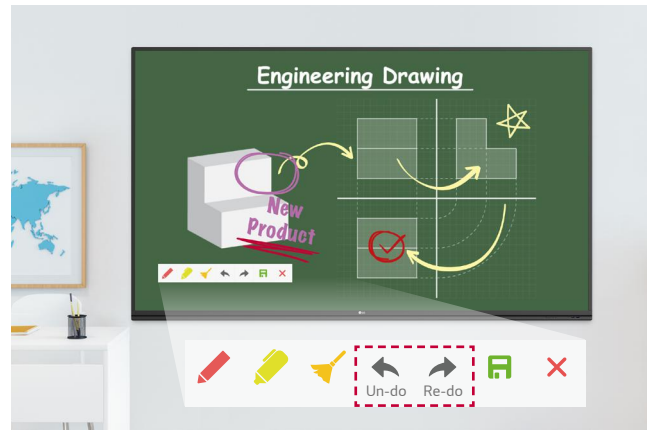

Annotation Upgrade

At annotation tool mode, 'Un-do' and 'Re-do' functions provide enhanced user experience. (Annotation tool can be used on any source.)

* Un-do : Moves one step back
Re-do : Moves one step forward