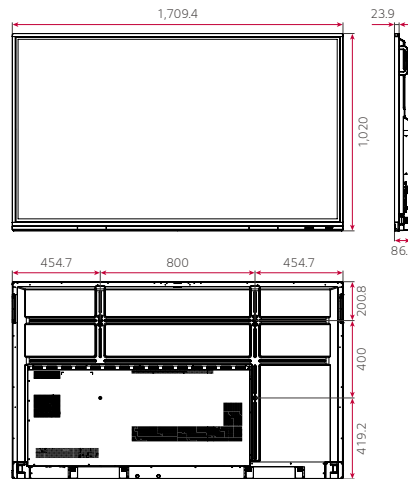

PRODUCT INFORMATION

* 86 inch

TR3PJ Series

Display	Inch	86" / 75" / 65"
	Resolution	3,840 × 2,160 (UHD)
	Resolution (Android)	3,840 × 2,160 (UHD)
	Gap Between Cover Glass and Open Cell	0.8 mm
	Brightness (w/ Glass)	450 nit (Max.), 350 nit (Typ.)
	Brightness (w/o Glass)	490 nit (Max.), 390 nit (Typ.)
Touch	Touch Type	IR
	Multi Touch Point	Max. 20 Points
Connectivity	Input	HDMI (3, HDCP2.2/1.4), Audio, RS-232C, RJ45 (LAN), IR, USB 3.0 Type A (4), USB 2.0 Type A (1), USB 3.1 Type C (1, USB-PD, DP-Alt. Mode)
	Output	HDMI Out (1), Audio (1), Optical (1), Touch USB (2), RJ45 (1)

DIMENSION

(unit: mm)

86"

75"

65"

CONNECTIVITY

Side

- 1 HDMI OUT
- 2 USB 3.0
- 3 TOUCH 1
- 4 HDMI 1
- 5 HDMI 2
- 6 HDMI 3
- 7 TOUCH 2
- 8 USB 3.1
- 9 SPDIF