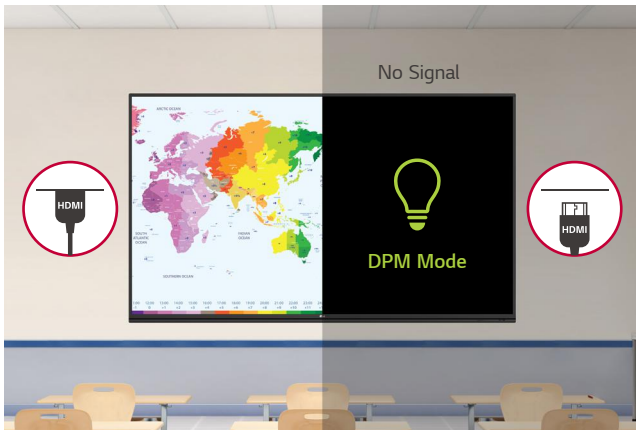

ScreenShare Pro Upgrade

With the newly upgraded ScreenShare Pro, which enables to show a maximum of six shared screens or a file on a screen in real-time, it has enhanced usability by allowing users to share Chromecast, Airplay and Miracast mirroring on the same network.

* ScreenShare Pro is a Wi-Fi based software and supported by separated application.

** All devices should be connected within the same network.

Air Class

Air Class supports connecting up to 30 students and offers interactive classes by using mobile devices equipped with web browsers, providing a variety of tools such as voting, answering, and sharing project texts.

USER FRIENDLY EXPERIENCE

DPM (Display Power Management)

By activating DPM function, the display can be set to be on only when there is an input signal, which enables more efficient power management.

Annotation Upgrade