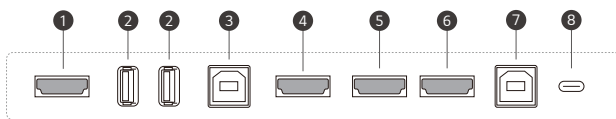

DIMENSION

(unit: mm)

86"

75"

65"

CONNECTIVITY

Side

- 1 HDMI OUT
- 2 USB 3.0
- 3 TOUCH 1
- 4 HDMI 1
- 5 HDMI 2
- 6 HDMI 3
- 7 TOUCH 2
- 8 USB 3.1
- 9 SPDIF

Bottom

- 9 SPDIF
- 10 USB 2.0
- 11 VGA
- 12 AUDIO IN
- 13 LAN
- 14 RS232
- 15 AUDIO OUT
- 16 SWITCH
- 17 POWER

* Dimensions & Jack Panels may differ from the above image, so please contact LG sales team to verify before ordering.