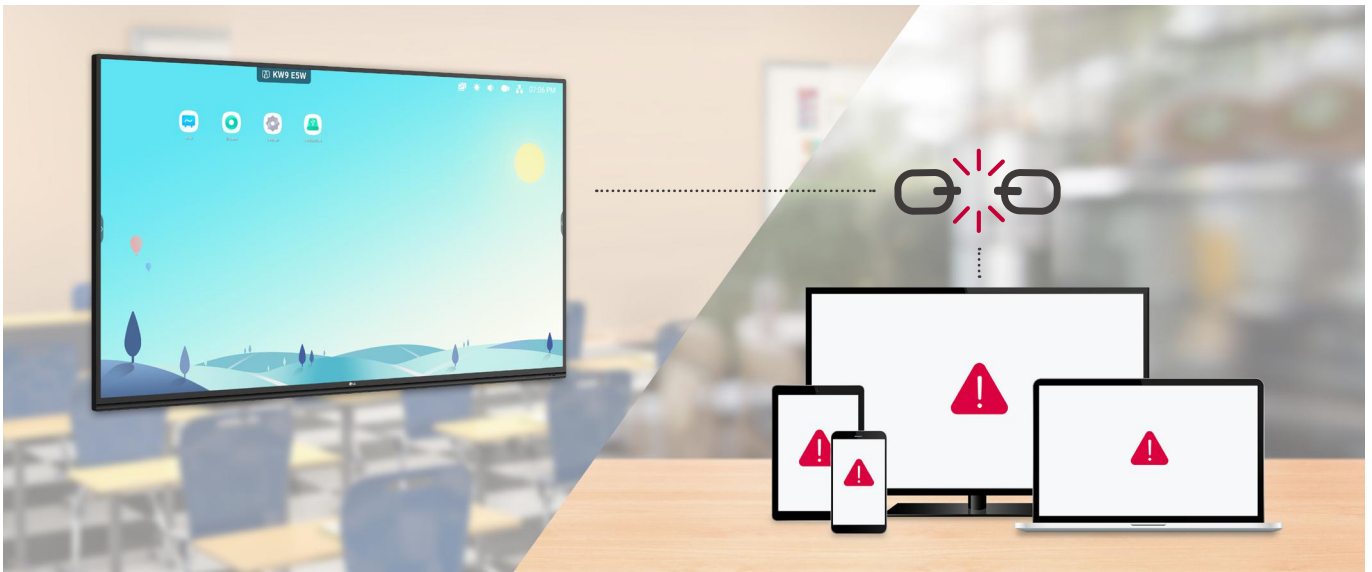

All-in-One

The TR3PJ series integrates both Android OS and Free apps into a high performance SoC, without a PC.

SECURITY & COMPATIBILITY

Secure Mode

Secured mode disables screen mirroring options for SSP (Screen Share Pro), which is an application that enables screen sharing between mobile devices and the display, to prevent any unauthorized contents to be shown via screen sharing functions in various devices.